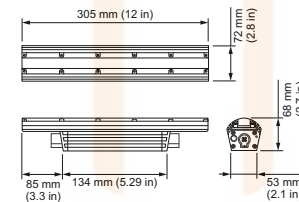

Application Conditions

Ambient temperature range	-20 to +50 °C
---------------------------	---------------

Product Data

Full product code	871829161017599
Order product name	BCS419 10x60/4000 L305
EAN/UPC – product	8718291610175
Order code	910503703691
Numerator – quantity per pack	1
Numerator – packs per outer box	4
Material no. (12NC)	910503703691
Net weight (piece)	1.200 kg

Dimensional drawing

eW Graze MX Powercore