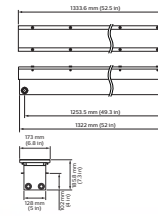

Graze in-ground enclosure

Dimensional drawing

ColorGraze MX4 acc. ZCS559

Graze in-ground enclosure

ZCS559 RMB L1200 INGROUND OUTER BOX

Inground Enclosure -- Outer Box for 1219 mm (48 in) fixture

Inground Enclosure, Outer Box for 1219 mm (48 in) fixture

Product data

| General Information | | Order product name | |
|------------------------|-----------------------|-------------------------------------|---------------|
| Type description | Inground outer box | ZCS559 RMB L1200 INGROUND OUTER BOX | |
| CE mark | CE mark | EAN/UPC - Product | 8718291389903 |
| Suspension accessories | Recessed mounting box | Order code | 912400133691 |
| Accessory color | Steel | Numerator - Quantity Per Pack | 1 |
| | | Numerator - Packs per outer box | 1 |
| | | Material Nr. (12NC) | 912400133691 |
| | | Net Weight (Piece) | 11.145 kg |
| Mechanical and Housing | | | |
| Length | 1200 mm | | |
| Product Data | | | |
| Full product code | 871829138990300 | | |