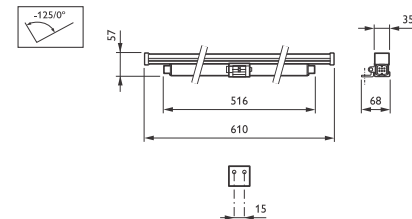

Controls and Dimming	
Dimmable	Yes
Mechanical and Housing	
Length	610 mm
Approval and Application	
Ingress protection code	IP66 [Dust penetration-protected, jet-proof]
Mech. impact protection code	IK02 [0.2 J standard]
Application Conditions	
Ambient temperature range	-20 to +40 °C
Product Data	
Full product code	871829162018199
Order product name	BCP421 28x84 RGB L610 CE
EAN/UPC - Product	8718291620181

Vaya Linear LP

Order code	910503704422
Numerator - Quantity Per Pack	1
Numerator - Packs per outer box	4
Material Nr. (12NC)	910503704422

Net Weight (Piece)	1.120 kg
--------------------	----------

Dimensional drawing