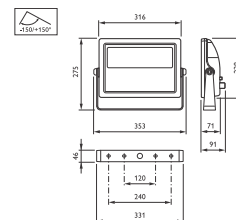

Vaya Flood MP

Net Weight (P/Case) 5.250 kg

Dimensional drawing

Vaya

Vaya Flood MP

BCP434 RGB 100-240 10 CE CQC PSE

VAYA FLOOD MP G2 RGB - Narrow beam angle 10°

With budgets under pressure, property owners and developers are looking, more than ever, for value for money when it comes to capital expenditures. Vaya Flood is an affordable and reliable LED solution that minimizes the initial investment, while providing exceptional flexibility to create eye-catching, dynamic and colorful lighting effects that can bring a property to life. The robust Vaya Flood offers a wide choice of mono colors with a simple on-off switch and changing colors with a standard DMX512 controller. It is also extremely easy to install and aim. For more information please visit www.colorkinetics.com/vaya/.

MANTRA
PT. MANTRA WIRA SRIWIJAYA

Product data

General Information	
Lamp family code	LED-HB [LED High Brightness]
Light source color	Red, green and blue
Light source replaceable	No
Protection class IEC	Safety class I
CE mark	CE mark
CQC mark	CQC-mark
Optic type outdoor	Narrow beam angle 10°
PSE mark	PSE mark
Product family code	BCP434 [VAYA FLOOD MP G2 RGB]
Operating and Electrical	
Input Voltage	100 to 240 V
Input Frequency	50 to 60 Hz

Controls and Dimming	
Dimmable	Yes
Approval and Application	
Ingress protection code	IP66 [Dust penetration-protected, jet-proof]
Mech. Impact protection code	IK05 [0.7 J]
Product Data	
Full product code	871829164980999
Order product name	BCP434 RGB 100-240 10 CE CQC PSE
EAN/UPC - Product	8718291649809
Order code	912400133977
Numerator - Quantity Per Pack	1
Numerator - Packs per outer box	2
Material Nr. (12NC)	912400133977