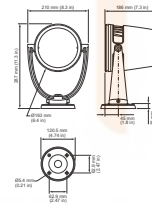

Dimensional drawing

ColorBurst IntelliHue Powercore