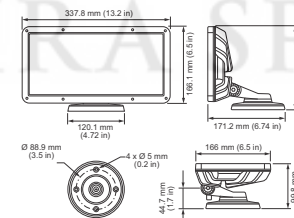

Dimensional drawing

ColorBlast IntelliHue Powercore gen4