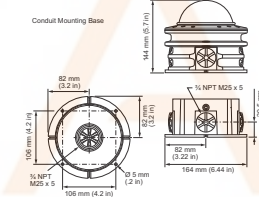

Order product name	BCP780 LED-HB/RGB 100-240V TSDM SI CE UL
EAN/UPC - Product	8718291381495
Order code	910503702579
Numerator - Quantity Per Pack	1
Numerator - Packs per outer box	4
Material Nr. (12NC)	910503702579
Net Weight (Piece)	1500 kg

Dimensional drawing

ArchiPoint iColor Powercore

ArchiPoint iColor Powercore

ArchiPoint iColor Powercore

ArchiPoint iColor Powercore

ArchiPoint iColor

Dimensional drawing

ArchiPoint iColor Powercore