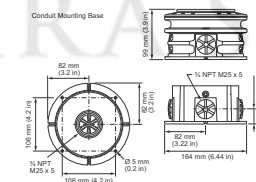

Order product name	BCP780 LED-HB/RGB 100-240V TSDM SI CE UL
EAN/UPC - Product	8718291381495
Order code	910503702579
Numerator - Quantity Per Pack	1
Numerator - Packs per outer box	4
Material Nr. (12NC)	910503702579
Net Weight (Piece)	1500 kg

Dimensional drawing

ArchiPoint iColor Powercore

ArchiPoint iColor Powercore

ArchiPoint iColor Powercore

ArchiPoint iColor Powercore

ArchiPoint iColor

Dimensional drawing

ArchiPoint iColor Powercore