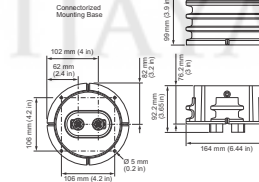

Order product name	BCP780 LED-HB/RGB 100-240V TSDM SI CE UL
EAN/UPC - Product	8718291381495
Order code	910503702579
Numerator - Quantity Per Pack	1
Numerator - Packs per outer box	4
Material Nr. (12NC)	910503702579
Net Weight (Piece)	1500 kg

Dimensional drawing

ArchiPoint iColor Powercore

ArchiPoint iColor Powercore

ArchiPoint iColor Powercore

ArchiPoint iColor Powercore

ArchiPoint iColor

Dimensional drawing

ArchiPoint iColor Powercore