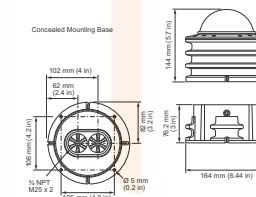

Dimensional drawing

ArchiPoint iColor Powercore