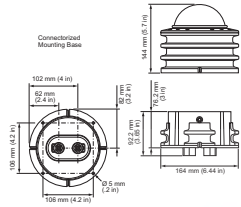

Order product name	BCP780 LED-HB/RGB 100-240V TSDM SI CE UL
EAN/UPC - Product	8718291381495
Order code	910503702579
Numerator - Quantity Per Pack	1
Numerator - Packs per outer box	4
Material Nr. (12NC)	910503702579
Net Weight (Piece)	1500 kg

Dimensional drawing

ArchiPoint iColor Powercore

ArchiPoint iColor Powercore

ArchiPoint iColor Powercore

ArchiPoint iColor Powercore

ArchiPoint iColor

Dimensional drawing

ArchiPoint iColor Powercore