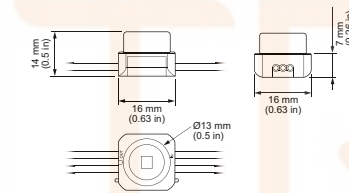

Dimensional drawing

iColor Flex MX gen2