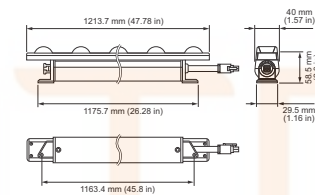

Product data

General Information	
Light source colour	IntelliHue
Optic type	MB [Medium beam]
Optical cover/lens type	PC [Polycarbonate bowl/cover]
Luminaire light beam spread	30° x 60°
CE mark	CE mark
UL mark	UL and cUL mark
Operating and Electrical	
Input voltage	100 to 277 V
Mechanical and Housing	
Housing material	Aluminum extruded
Length	1220 mm
Colour	White

Approval and Application	
Ingress protection code	IP20 [Finger-protected]
Initial Performance (IEC Compliant)	
Initial luminous flux	2784 lm
Initial input power	52 W
Over Time Performance (IEC Compliant)	
Lumen Maintenance 50% at 25°C Calculated	72300
Lumen Maintenance 50% at 25°C Reported	47100
Lumen Maintenance 50% at 50°C Calculated	72300
Lumen Maintenance 50% at 50°C Reported	47100
Application Conditions	
Ambient temperature range	-20 to +50 °C

Numerator – packs per outer box	6
Material no. (12NC)	912400133452
Net weight (piece)	1.847 kg

Dimensional drawing

PureStyle IntelliHue Powercore