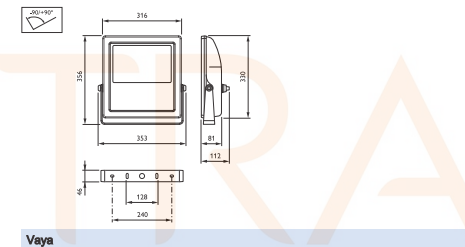

Application Conditions

Ambient temperature range	-20 to +40 °C
Average ambient temperature	25 °C

Product Data

Full product code	871829163493599
-------------------	-----------------

Order product name	BCP417 48xLED-HB/RGB 100-277V 20 CE CQC
EANUPC - Product	8718291634935
Order code	910503702885
Numerator - Quantity Per Pack	1
Numerator - Packs per outer box	2
Material Nr. (12NC)	910503702885
Net Weight (Piece)	7.500 kg

Dimensional drawing

MANTRA

PT. MANTRA WIRA SRIWIJAYA

© 2017 Philips Lighting Holding B.V. All rights reserved. Philips Lighting reserves the right to make changes in specifications and/or to discontinue any product at any time without notice or obligation and will not be liable for any consequences resulting from the use of this publication.