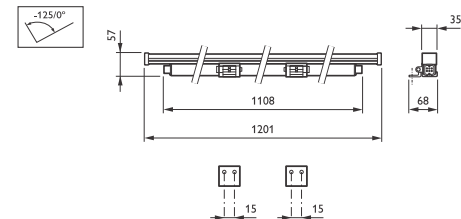

Controls and Dimming	
Dimmable	Yes
Mechanical and Housing	
Length	1200 mm
Approval and Application	
Ingress protection code	IP66 [Dust penetration-protected, jet-proof]
Mech. impact protection code	IK02 [0.2 J standard]
Application Conditions	
Ambient temperature range	-20 to +40 °C
Product Data	
Full product code	871829162020499
Order product name	BCP421 28x84 RGB L1200 CE
EAN/UPC - Product	8718291620204

Vaya Linear LP

Order code	910503704424
Numerator - Quantity Per Pack	1
Numerator - Packs per outer box	4
Material Nr. (12NC)	910503704424

Net Weight (Piece)	2.150 kg
--------------------	----------

Dimensional drawing