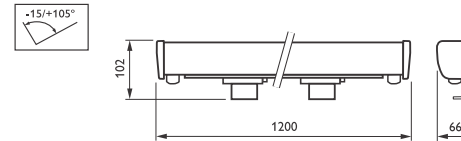

Vaya Linear MP

Numerator - Quantity Per Pack	1
Numerator - Packs per outer box	4
Material Nr. (12NC)	912400130059
Net Weight (Pieces)	3.850 kg

Dimensional drawing

Vaya Linear MP

BCP424 10x50 RGB L1210 CE

VAYA LINEAR MP RGB

Mechanical and Housing	
Length	1210 mm
Approval and Application	
Ingress protection code	IP66 [Dust penetration-protected, jet-proof]
Mech. Impact protection code	IK02 [0.2 J standard]
Initial Performance (IEC Compliant)	
Init. Corr. Color Temperature	- K
Application Conditions	
Ambient temperature range	-20 to +40 °C
Product Data	
Full product code	871829162558299
Order product name	BCP424 10x50 RGB L1210 CE
EANUPC - Product	8718291625582
Order code	912400130059