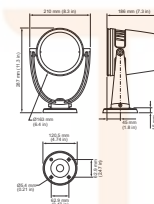

EAN/UPC - Product	8718699215682
Order code	912400133370
Numerator - Quantity Per Pack	1
Numerator - Packs per outer box	2
Material Nr. (12NC)	912400133370
Net Weight (Piece)	5.510 kg

Dimensional drawing