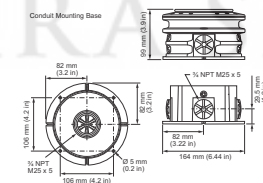

Order product name	BCP780 LED-HB/RGB 100-240V CLFT SI CE UL
EAN/UPC - Product	8718291381501
Order code	910503702580
Numerator - Quantity Per Pack	1
Numerator - Packs per outer box	4
Material Nr. (12NC)	910503702580
Net Weight (Piece)	1500 kg

Dimensional drawing

Archipoint iColor Powercore

Archipoint iColor Powercore

Archipoint iColor Powercore

Archipoint iColor Powercore

ArchiPoint iColor

Dimensional drawing

ArchiPoint iColor Powercore