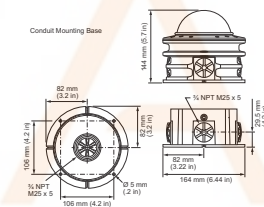

Order product name	BCP780 LED-HB/RGB 100-240V CLFT SI CE UL
EAN/UPC - Product	8718291381501
Order code	910503702580
Numerator - Quantity Per Pack	1
Numerator - Packs per outer box	4
Material Nr. (12NC)	910503702580
Net Weight (Piece)	1500 kg

Dimensional drawing

Archipoint iColor Powercore

Archipoint iColor Powercore

Archipoint iColor Powercore

Archipoint iColor Powercore

ArchiPoint iColor

Dimensional drawing

ArchiPoint iColor Powercore