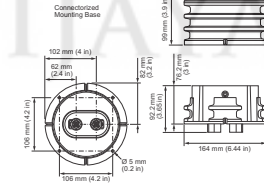

Order product name	BCP780 LED-HB/RGB 100-240V CLFT SI CE UL
EAN/UPC - Product	8718291381501
Order code	910503702580
Numerator - Quantity Per Pack	1
Numerator - Packs per outer box	4
Material Nr. (12NC)	910503702580
Net Weight (Piece)	1500 kg

Dimensional drawing

Archipoint iColor Powercore

Archipoint iColor Powercore

Archipoint iColor Powercore

Archipoint iColor Powercore

ArchiPoint iColor

Dimensional drawing

ArchiPoint iColor Powercore