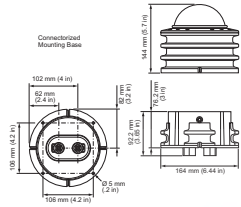

Order product name	BCP780 LED-HB/RGB 100-240V CLFT SI CE UL
EAN/UPC - Product	8718291381501
Order code	910503702580
Numerator - Quantity Per Pack	1
Numerator - Packs per outer box	4
Material Nr. (12NC)	910503702580
Net Weight (Piece)	1500 kg

Dimensional drawing

Archipoint iColor Powercore

Archipoint iColor Powercore

Archipoint iColor Powercore

Archipoint iColor Powercore

ArchiPoint iColor

Dimensional drawing

ArchiPoint iColor Powercore