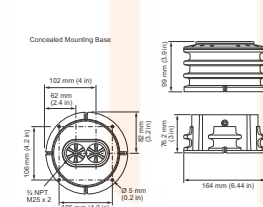

Dimensional drawing

Archipoint iColor Powercore