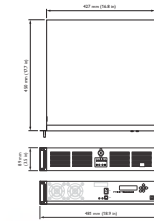

SSL Controls

Dimensional drawing

In-a-box solutions, signal conv.

SSL Controls

SSLCTR LRC9643 VSM PRO COMPOSITE SSD

Creating and controlling light shows and effects is simple with this wide range of DMX and Ethernet controllers. Our powerful, easy-to-use controllers allow you to achieve fine-grained control of any LED lighting system, from the simplest installations to large-scale video displays.

Product data

General Information	
CE mark	CE mark
UL mark	UL mark
Mechanical and Housing	
Color	Black
Product Data	
Full product code	87182913770200

Order product name	SSLCTR LRC9643 VSM PRO COMPOSITE SSD
EAN/UPC - Product	871829137702
Order code	910503702737
Numerator - Quantity Per Pack	1
Numerator - Packs per outer box	1
Material Nr. (I2NC)	910503702737
Net Weight (Piece)	15.600 kg