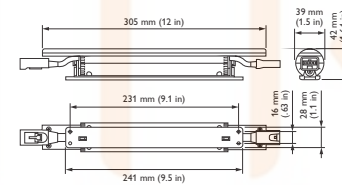

Dimensional drawing

iColor Cove MX Powercore