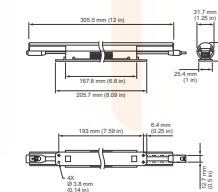

Dimensional drawing

iColor Cove EC Powercore