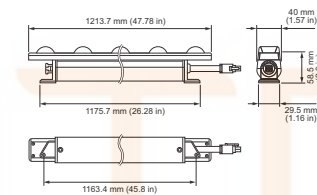

Product data

General Information	
Light source color	IntelliHue
Optic type	Narrow beam
Optical cover/lens type	Polycarbonate bowl/cover
Luminaire light beam spread	10° x 60°
CE mark	CE mark
UL mark	UL and cUL mark
Operating and Electrical	
Input Voltage	100 to 277 V
Mechanical and Housing	
Housing Material	Aluminum extruded
Length	1220 mm
Color	White

Approval and Application	
Ingress protection code	IP20 [Finger-protected]
Initial Performance (IEC Compliant)	
Initial luminous flux (system flux)	3056 lm
Initial input power	52 W
Over Time Performance (IEC Compliant)	
Lumen Maintenance 50% at 25°C Calculated	72300
Lumen Maintenance 50% at 25°C Reported	47100
Lumen Maintenance 50% at 50°C Calculated	72300
Lumen Maintenance 50% at 50°C Reported	47100
Application Conditions	
Ambient temperature range	-20 to +50 °C

Numerator - Packs per outer box	6
Material Nr. (12NC)	912400133453
Net Weight (Piece)	1.847 kg

Dimensional drawing

PureStyle IntelliHue Powercore