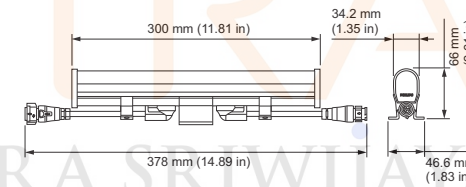

Dimensional drawing

Vaya