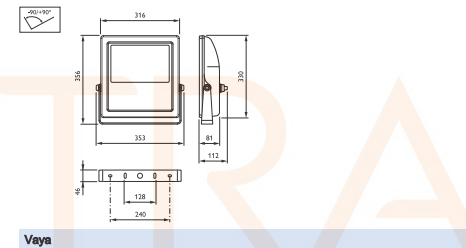

Product Data

| | |
|---------------------------------|--|
| Full product code | 871829163522299 |
| Order product name | BCP418 48xLED-HB/3000 220-240V 10 CE CQC |
| EANUPC - Product | 8718291635222 |
| Order code | 910503703119 |
| Numerator - Quantity Per Pack | 1 |
| Numerator - Packs per outer box | 2 |
| Material Nr. (12NC) | 910503703119 |
| Net Weight (Piece) | 7.600 kg |

Dimensional drawing

Product data

| General Information | |
|-------------------------------|-------------------------------|
| Number of light sources | 48 pcs |
| Lamp family code | LED-HB [LED High Brightness] |
| Light source replaceable | No |
| Driver included | Yes |
| Optical cover/lens type | Flat glass |
| Protection class IEC | Safety class I |
| Type description | - |
| CE mark | CE mark |
| ENEC mark | ENEC mark |
| UL mark | - |
| CQC mark | CQC-mark |
| Lifetime to 70% luminous flux | 50000 h |
| Optic type outdoor | Narrow beam angle 10° |
| PSE mark | No |
| RoHS mark | - |
| WEEE mark | - |