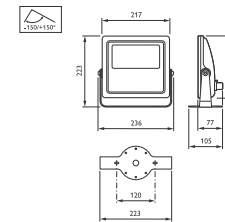

Vaya Flood LP

Numerator - Quantity Per Pack	1
Numerator - Packs per outer box	4
Material Nr. (12NC)	912400133925
Net Weight (Piece)	2.770 kg

Dimensional drawing

Vaya

MANTRA
PT. MANTRA WIRA SRIWIJAYA

Product data