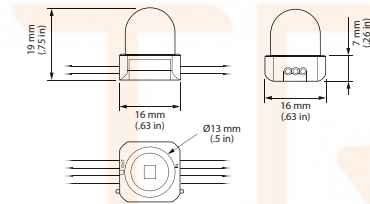

Product data

General Information		Color	
Number of light sources	50 pcs	Color	Black
Lamp family code	LED-MD [LED Multi-die]	Approval and Application	
Light source color	RGB	Ingress protection code	IP66 [Dust penetration-protected, jet-proof]
Light source replaceable	Yes	Initial Performance (IEC Compliant)	
Driver included	No	Initial LED luminaire efficacy	8 lm/W
Optical cover/lens type	Transparent dome 4 inch separated	Initial input power	0.5 W
Luminaire light beam spread	165°	Over Time Performance (IEC Compliant)	
CE mark	CE mark	Useful life L80B10	60000 h
Operating and Electrical		Lumen Maintenance 50% at 25°C Calculated	60000
Input Voltage	7.5 V	Lumen Maintenance 50% at 25°C Reported	60000
Controls and Dimming		Lumen Maintenance 50% at 50°C Calculated	60000
Dimmable	Yes	Lumen Maintenance 50% at 50°C Reported	60000
Mechanical and Housing		Lumen Maintenance 70% at 25°C Calculated	60000
Housing Material	Polycarbonate	Lumen Maintenance 70% at 25°C Reported	60000
Optical cover/lens material	Polycarbonate	Lumen Maintenance 70% at 50°C Calculated	60000

Order code	912400130016
Numerator - Quantity Per Pack	1
Numerator - Packs per outer box	12
Material Nr. (12NC)	912400130016
Net Weight (Piece)	0.970 kg

Dimensional drawing

iColor Flex MX gen2