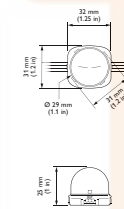

Dimensional drawing

Translucent Dome Lens

iColor Flex LMX gen2