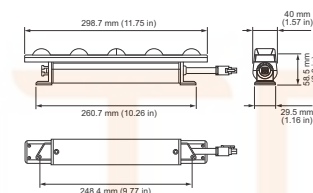

Dimensional drawing

PureStyle IntelliHue Powercore