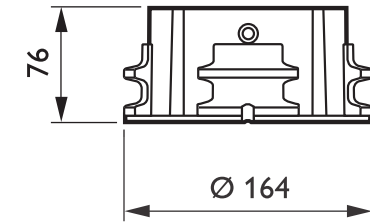

### Dimensional drawing

ArchiPoint iColor PC acc. ZCP780

ArchiPoint iColor PC acc. ZCP780

## ZCP780 MB SI CE

Mounting bracket - - - - - 163.5 mm - - - - Silver

ArchiPoint iColour Powercore is a daylight-visible, exterior-rated LED point of light ideally suited for a range of direct-view and beacon applications, as well as for accent applications such as path and marker lighting. These versatile low-profile fixtures display large-scale video, graphics, and intricately designed dynamic effects in a host of settings, including architectural, retail, and entertainment installations. ArchiPoint iColour Powercore offers high-intensity output with the efficiency and cost-effectiveness of Powercore technology in a rugged aluminum housing. Powercore delivers line voltage and data to fixtures over a single cable, dramatically simplifying installation and lowering total system cost.

### Product data

General Information	
CE mark	CE mark
Glare shielding accessories	No [-]
Suspension accessories	MB [ Mounting bracket]
Angle	-
Accessory colour	Silver
Operating and Electrical	
Electrical accessories	No [-]
Mechanical and Housing	
Diameter	163.5 mm