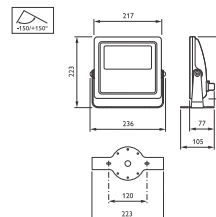

### Vaya Flood LP

Numerator - Quantity Per Pack	1
Numerator - Packs per outer box	4
Material Nr. (12NC)	912400133926
Net Weight (Piece)	2.770 kg

### Dimensional drawing

Vaya

MANTRA  
PT. MANTRA WIRA SRIWIJAYA