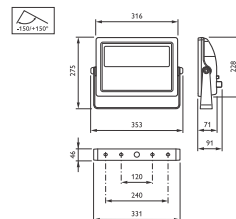

Vaya Flood MP

Numerator - Quantity Per Pack	1
Numerator - Packs per outer box	2
Material Nr. (12NC)	912400134021
Net Weight (Piece)	5,720 kg

Dimensional drawing

Vaya

Product data

General Information	
Lamp family code	LED-HB [LED High Brightness]
Light source replaceable	No
Protection class IEC	Safety class I
CE mark	CE mark
CQC mark	CQC-mark
Optic type outdoor	Medium beam angle 20°
PSE mark	No
Product family code	BCP435 [VAYA FLOOD MP G2 WHITE]
Operating and Electrical	
Input Voltage	220 to 240 V
Input Frequency	50 to 60 Hz