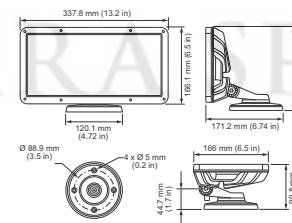

Dimensional drawing

ColorBlast RGB Powercore gen4