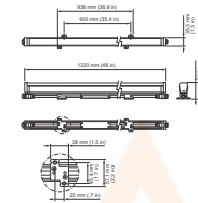

Product data

| General Information | |
|------------------------------|---------------------------------------|
| Light source color | RGB |
| Optical cover/lens type | Polycarbonate bowl/cover UV-resistant |
| Luminaire light beam spread | 105° |
| Light Technical | |
| On-axis intensity in candela | 188 |
| Mechanical and Housing | |
| Length | 1220 mm |
| Color | Aluminum |
| Approval and Application | |
| Vibration Standard | Complies with ANSI C136.31, 3G |

| Vibration Rating | Complies with ANSI C136.31, 3G |
|--|--------------------------------|
| Initial Performance (IEC Compliant) | |
| Initial input power | 28 W |
| Over Time Performance (IEC Compliant) | |
| Lumen Maintenance 50% at 25°C Reported | 60000 |
| Lumen Maintenance 50% at 50°C Reported | 60000 |
| Lumen Maintenance 70% at 25°C Reported | 60000 |
| Lumen Maintenance 70% at 50°C Reported | 60000 |
| Product Data | |
| Full product code | 871829139185299 |
| Order product name | BCS425 RGB CL ETH L1220 PP19 |

| | |
|---------------------|--------------|
| Material Nr. (12NC) | 912400133776 |
| Net Weight (Piece) | 1.530 kg |

Dimensional drawing

iColor Accent Compact

iColor Accent Compact