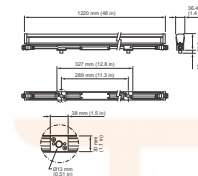

Product data

| General Information | |
|------------------------------|---------------------------------------|
| Light source color | RGB |
| Optical cover/lens type | Polycarbonate bowl/cover UV-resistant |
| Luminaire light beam spread | 105° |
| Light Technical | |
| On-axis intensity in candela | 188 |
| Mechanical and Housing | |
| Length | 1220 mm |
| Color | Aluminum |
| Approval and Application | |
| Vibration Standard | Complies with ANSI C136.31, 3G |

| | |
|---------------------|--------------|
| Material Nr. (12NC) | 912400133776 |
| Net Weight (Piece) | 1.530 kg |

Dimensional drawing

iColor Accent Compact

iColor Accent Compact