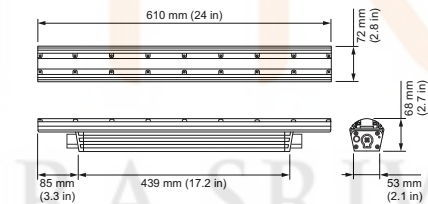

Dimensional drawing

Graze

© 2019 Signify Holding All rights reserved. Signify does not give any representation or warranty as to the accuracy or completeness of the information included herein and shall not be liable for any action in reliance thereon. The information presented in this document is not intended as any commercial offer and does not form part of any quotation or contract, unless otherwise agreed by Signify. All trademarks are owned by Signify Holding or their respective owners.