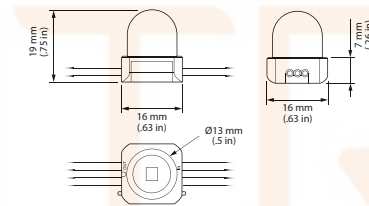

Dimensional drawing

iColor Flex MX gen2