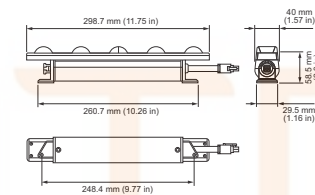

Dimensional drawing

PureStyle IntelliHue Powercore