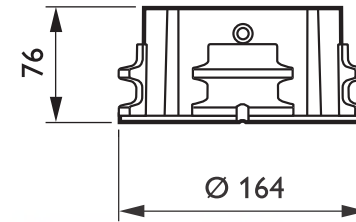

Archipoint iColor

Dimensional drawing

Archipoint iColor PC acc. ZCP780

Archipoint iColor

ZCP780 MBW SI CE

Wall-mounting bracket - - - - - 163.5 mm - - - - Silver

Archipoint iColor Powercore is a daylight-visible, exterior-rated LED point of light ideally suited for a range of direct-view and beacon applications, as well as for accent applications such as path and marker lighting. These versatile low-profile luminaires display large-scale video, graphics, and intricately designed effects in a host of settings, including architectural, retail, and entertainment installations. Archipoint iColor Powercore offers high-intensity output with the efficiency and cost-effectiveness of Powercore technology in a rugged, aluminium housing.

Product data

General Information	
CE mark	CE mark
Glare shielding accessories	-
Suspension accessories	Wall-mounting bracket
Angle	-
Accessory color	Silver
Operating and Electrical	
Electrical accessories	-
Mechanical and Housing	
Diameter	163.5 mm

Product Data	
Full product code	871829138154999
Order product name	ZCP780 MBW SI CE
EAN/UPC - Product	8718291381549
Order code	910503702577
Numerator - Quantity Per Pack	1
Numerator - Packs per outer box	8
Material Nr. (I2NC)	910503702577
Net Weight (Piece)	0.900 kg