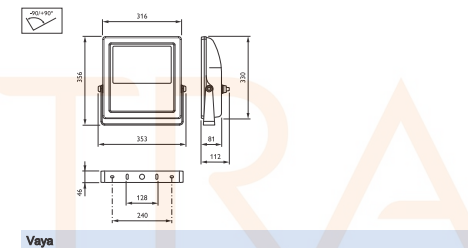

Dimensional drawing

MANTRA

PT. MANTRA WIRA SRIWIJAYA