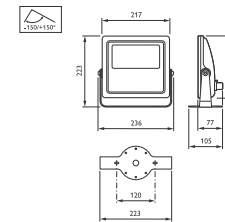

### Vaya Flood LP

Numerator - Quantity Per Pack	1
Numerator - Packs per outer box	4
Material Nr. (12NC)	912400133927
Net Weight (Piece)	2.770 kg

### Dimensional drawing

Vaya

MANTRA  
PT. MANTRA WIRA SRIWIJAYA