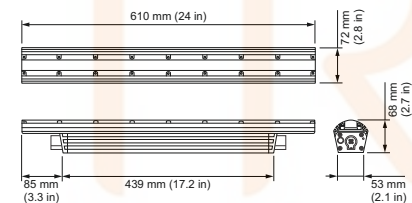

eW Graze QLX Powercore

BCS427 10x60/2700 L609

2700 K - 10° x 60° - 28 W - 609 mm - Aluminum

Many architectural structures need a linear fixture capable of illuminating several storeys with minimal setback and reduced power consumption. Property owners/end users need a controllable product capable of dynamic illumination to draw attention to their establishments and emphasize their brands. Graze QLX Powercore is capable of illuminating over 10 meters at very close setback distances. Powercore technology enables simple installation and long product run lengths.

Application Conditions

Ambient temperature range	-40 to +50 °C
---------------------------	---------------

Product Data

Full product code	871829161121999
Order product name	BCS427 10x60/2700 L609
EAN/UPC - Product	8718291611219
Order code	61121999
Numerator - Quantity Per Pack	1
Numerator - Packs per outer box	4
Material Nr. (12NC)	910503703765
Net Weight (Piece)	2.700 kg

Dimensional drawing

Graze