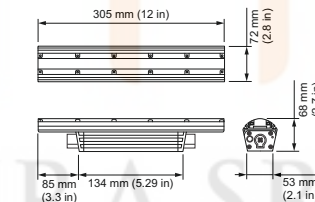

Dimensional drawing

Graze

© 2019 Signify Holding All rights reserved. Signify does not give any representation or warranty as to the accuracy or completeness of the information included herein and shall not be liable for any action in reliance thereon. The information presented in this document is not intended as any commercial offer and does not form part of any quotation or contract, unless otherwise agreed by Signify. All trademarks are owned by Signify Holding or their respective owners.