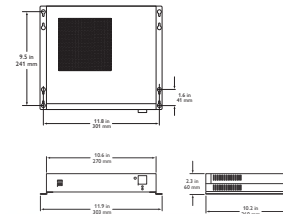

### Dimensional drawing

In-a-box solutions, signal conv.

### Product data

General Information		Order product name	
CE mark	CE mark	SSLCTR LSM GEN5 3000	
UL mark	UL and cUL mark	EAN/UPC - Product	8718291389378
<b>Mechanical and Housing</b>		Order code	912400134289
Color	Black	Numerator - Quantity Per Pack	1
<b>Product Data</b>		Numerator - Packs per outer box	1
Full product code	871829138937800	Material Nr. (12NC)	912400134289
		Net Weight (Piece)	3.400 kg