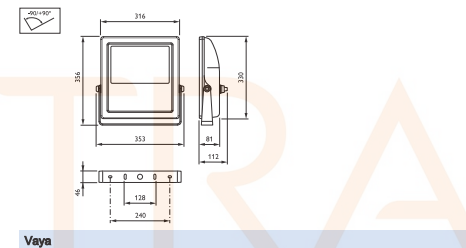

Application Conditions

Ambient temperature range	-20 to +40 °C
Average ambient temperature	25 °C

Product Data

Full product code	871829163527799
Order product name	BCP418 48xLED-HB/4000 220-240V 20 CE CQC
EANUPC - Product	8718291635277
Order code	910503703124
Numerator - Quantity Per Pack	1
Numerator - Packs per outer box	2
Material Nr. (12NC)	910503703124
Net Weight (Piece)	7.600 kg

Dimensional drawing

Product data

General Information	
Number of light sources	48 pcs
Lamp family code	LED-HB [LED High Brightness]
Light source replaceable	No
Driver included	Yes
Optical cover/lens type	Flat glass
Protection class IEC	Safety class I
Type description	-
CE mark	CE mark
ENEC mark	ENEC mark
UL mark	-
CQC mark	CQC-mark
Lifetime to 70% luminous flux	50000 h
Optic type outdoor	Medium beam angle 20°
PSE mark	No
RoHS mark	-
WEEE mark	-