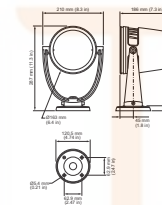

Dimensional drawing

eW Burst Powercore gen2