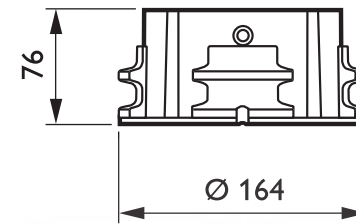

ArchiPoint iColor

Dimensional drawing

ArchiPoint iColor PC acc. ZCP780

ArchiPoint iColor

ZCP780 GS D120 A45

--- Glare shield - 120 mm - 45° ---

ArchiPoint iColour Powercore is a daylight-visible, exterior-rated LED point of light ideally suited for a range of direct-view and beacon applications, as well as for accent applications such as path and marker lighting. These versatile low-profile fixtures display large-scale video, graphics, and intricately designed dynamic effects in a host of settings, including architectural, retail, and entertainment installations. ArchiPoint iColour Powercore offers high-intensity output with the efficiency and cost-effectiveness of Powercore technology in a rugged aluminum housing. Powercore delivers line voltage and data to fixtures over a single cable, dramatically simplifying installation and lowering total system cost.

Product data

General Information	
CE mark	-
Glare shielding accessories	GS [Glare shield]
Suspension accessories	No [-]
Angle	45°
Colour	-
Operating and Electrical	
Electrical accessories	No [-]
Mechanical and Housing	
Diameter	120 mm

Product Data	
Full product code	871829138156399
Order product name	ZCP780 GS D120 A45
EAN/UPC – product	8718291381563
Order code	910503702674
Numerator – quantity per pack	1
Numerator – packs per outer box	12
Material no. (12NC)	910503702674
Net weight (piece)	0.170 kg