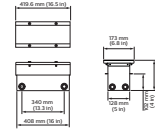

### Dimensional drawing

## ZCS559 RMB L300 INGROUND OUTER BOX

Inground Enclosure, Outer Box for 305 mm (12 in) fixture

Inground Enclosure, Outer Box for 305 mm (12 in) fixture

### Product data

General Information	
Type description	INGROUND OUTER BOX [ Inground outer box]
CE mark	CE mark
Suspension accessories	RMB [ Recessed mounting box]
Accessory colour	Steel
Mechanical and Housing	
Length	300 mm
Product Data	
Full product code	871829138984200
Order product name	ZCS559 RMB L300 INGROUND OUTER BOX
EAN/UPC – product	8718291389842
Order code	38984200
Numerator – quantity per pack	1
Numerator – packs per outer box	1
Material no. (12NC)	912400133685
Net weight (piece)	4.125 kg