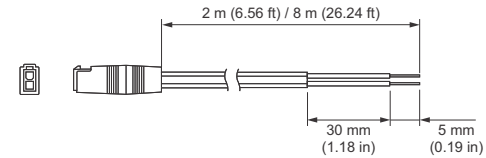

### Dimensional drawing

Vaya

## SM442Z C2000 WH CE UL CQC LEADER CABLE

Cable 2.0 m

Designed for cove and accent lighting applications and offering a choice of two color temperatures, two lengths and 24 V DC power as standard, this product is versatile and easy to use. Vaya Cove LP works as an on/off product or with any standard current-sinking 0-10 V / 1-10 V controller.

### Product data

General Information	
Type description	Leader cable
CE mark	CE mark
UL mark	UL mark
CQC mark	CQC-mark
Suspension accessories	-
Packaging configuration	-
Accessory color	White
Operating and Electrical	
Electrical accessories	Cable 2.0 m