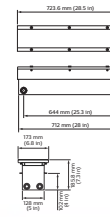

Graze in-ground enclosure

Dimensional drawing

ColorGraze MX4 acc. ZCS559

Graze in-ground enclosure

ZCS559 RMB L600 INGROUND INNER BOX

Inground Enclosure - Inner Box for 610 mm (24 in) fixture

Inground Enclosure, Inner Box for 610 mm (24 in) fixture

Product data

General Information	
Type description	Inground inner box
CE mark	CE mark
Suspension accessories	Recessed mounting box
Accessory color	Steel
Mechanical and Housing	
Length	600 mm
Product Data	
Full product code	871829138985900

Order product name	ZCS559 RMB L600 INGROUND INNER BOX
EAN/UPC - Product	8718291389859
Order code	912400133686
Numerator - Quantity Per Pack	1
Numerator - Packs per outer box	1
Material Nr. (12NC)	912400133686
Net Weight (Piece)	7.315 kg