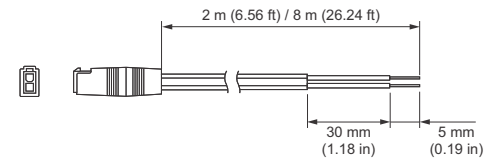

Vaya Cove LP

Dimensional drawing

Vaya

Vaya Cove LP

SM442Z C8000 WH CE UL CQC LEADER CABLE

Cable 8.0 m

Designed for cove and accent lighting applications and offering a choice of two color temperatures, two lengths and 24 V DC power as standard, this product is versatile and easy to use. Vaya Cove LP works as an on/off product or with any standard current-sinking 0-10 V / 1-10 V controller.

Product data

General Information	
Type description	Leader cable
CE mark	CE mark
UL mark	UL mark
CQC mark	CQC-mark
Suspension accessories	-
Packaging configuration	-
Accessory color	White
Operating and Electrical	
Electrical accessories	Cable 8.0 m

Product Data	
Full product code	871829161725999
Order product name	SM442Z C8000 WH CE UL CQC LEADER CABLE
EAN/UPC - Product	8718291617259
Order code	910503704621
Numerator - Quantity Per Pack	1
Numerator - Packs per outer box	4
Material Nr. (12NC)	910503704621
Net Weight (Piece)	0.405 kg