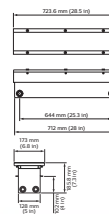

Graze in-ground enclosure

Dimensional drawing

ColorGraze MX4 acc. ZCS559

Graze in-ground enclosure

ZCS559 RMB L600 INGROUND OUTER BOX

Inground Enclosure, Outer Box for 610 mm (24 in) fixture

Inground Enclosure, Outer Box for 610 mm (24 in) fixture

Product data

General Information

Type description	Inground outer box
CE mark	CE mark
Suspension accessories	Recessed mounting box
Accessory color	Steel

Mechanical and Housing

Length	600 mm
--------	--------

Product Data

Full product code	871829138986600
-------------------	-----------------

Order product name	ZCS559 RMB L600 INGROUND OUTER BOX
EAN/UPC - Product	8718291389866
Order code	912400133687
Numerator - Quantity Per Pack	1
Numerator - Packs per outer box	1
Material Nr. (12NC)	912400133687
Net Weight (Piece)	6.450 kg