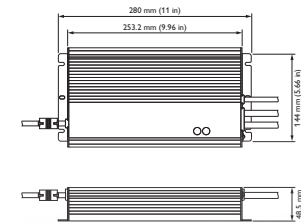

iColor Accent Compact

Dimensional drawing

Power modules ZCX402

iColor Accent Compact

ZCX402 PSU 600W 48V 100-277 IP65

PS-600 48V - High-wattage - Power Supply

PS-600 48V - High-wattage - Power Supply

Product data

General Information

CE mark	CE mark
UL mark	UL and cUL mark

Product Data

Full product code	871829139244699
Order product name	ZCX402 PSU 600W 48V 100-277 IP65
EAN/UPC - Product	8718291392446

Order code	912400133803
Numerator - Quantity Per Pack	1
Numerator - Packs per outer box	4
Material Nr. (12NC)	912400133803
Net Weight (Piece)	3.600 kg