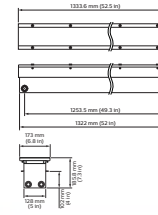

Graze in-ground enclosure

Dimensional drawing

ColorGraze MX4 acc. ZCS559

Graze in-ground enclosure

ZCS559 RMB L1200 INGROUND INNER BOX

Inground Enclosure - Inner Box for 1219 mm (48 in) fixture

Inground Enclosure, Inner Box for 1219 mm (48 in) fixture

Product data

General Information	
Type description	Inground inner box
CE mark	CE mark
Suspension accessories	Recessed mounting box
Accessory color	Steel
Mechanical and Housing	
Length	1200 mm
Product Data	
Full product code	871829138989700

Order product name	ZCS559 RMB L1200 INGROUND INNER BOX
EAN/UPC - Product	8718291389897
Order code	912400133690
Numerator - Quantity Per Pack	1
Numerator - Packs per outer box	1
Material Nr. (12NC)	912400133690
Net Weight (Piece)	13.385 kg